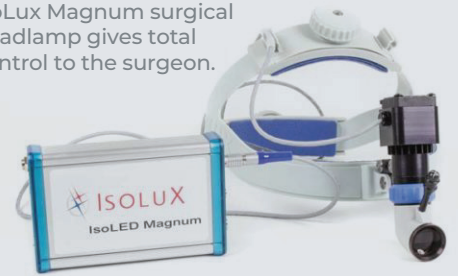

Experience true freedom and infinite mobility with the Magnum LED Surgical Headlight

IsoLux Magnum surgical headlamp gives total control to the surgeon.

IsoLux Magnum Storage Case

## The Best LED Battery Powered Surgical Headlight for every situation

What makes the Isolux Magnum LED Battery Powered Surgical Headlight the best surgical headlamp system is the ability to adapt to the needs of Neuro, Plastic, Orthopedic, and Thoracic Surgeons. Magnum has been meticulously designed to offer reduced weight, optimal brightness, and color. The blue aperture control on the LED head gear allows for spot size adjustment during medical procedures.

The Magnum battery powered surgical headlight system is a feather weight solution that reduces neck strain caused by heavier headlamp systems. At only 10oz the Magnum is one of the lightest surgical headlight systems available. Trial a Magnum headlamp today to experience the difference.

### Isolux Magnum Surgical Headlight Features

- 10mm - 100mm Variable Spot Control
- 10 oz Ultra Comfort Headlight Assembly
- Whisper Quiet LED Cooling Fan to Extend Runtime
- 5000K True Color Temperature
- 30,000 Lux, 50,000 Lux, & 75,000 Lux Intensity Settings