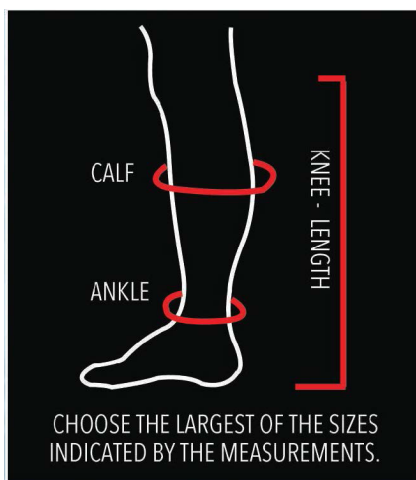

Compression Socks

																			
	Pink Polka Dots	Puzzle	Blue Grey	Watermelon	Hearts	Grape	Disco Nights	Tootie Fruite	Moody Blue	Navy Womens	Pinkalicious	Lemon Dorp	Men Navy	Men Diamonds	Men Con-fetti	Men Anchor	Men Aussie Flag	Men Blue Grey	
SMALL																			
MEDIUM																			
LARGE																			
XL																			
XXL																			
XXXL																			

KNEE HIGH - WOMEN		
Size	Circumference	
	Ankle	Calf
Small	16.5-20.5cm	26.5-37cm
Medium	20.5-24.5cm	29-39.5cm
Large	24.5-28cm	32-43cm
X-Large	28-32cm	34.5-44.5cm
XX-Large	32-36cm	37.5-47.5cm
XXX-Large	36+cm	40.5-50.5cm

KNEE HIGH - MEN		
Size	Circumference	
	Ankle	Calf
Small	19-21.5cm	28-38cm
Medium	21.5-24cm	33-43.5cm
Large	23-26.5cm	35.5-46cm
X-Large	26.5-32cm	38.5-51.5cm
XX-Large	32-37cm	42.5-58cm

www.hmsmedical.com.au